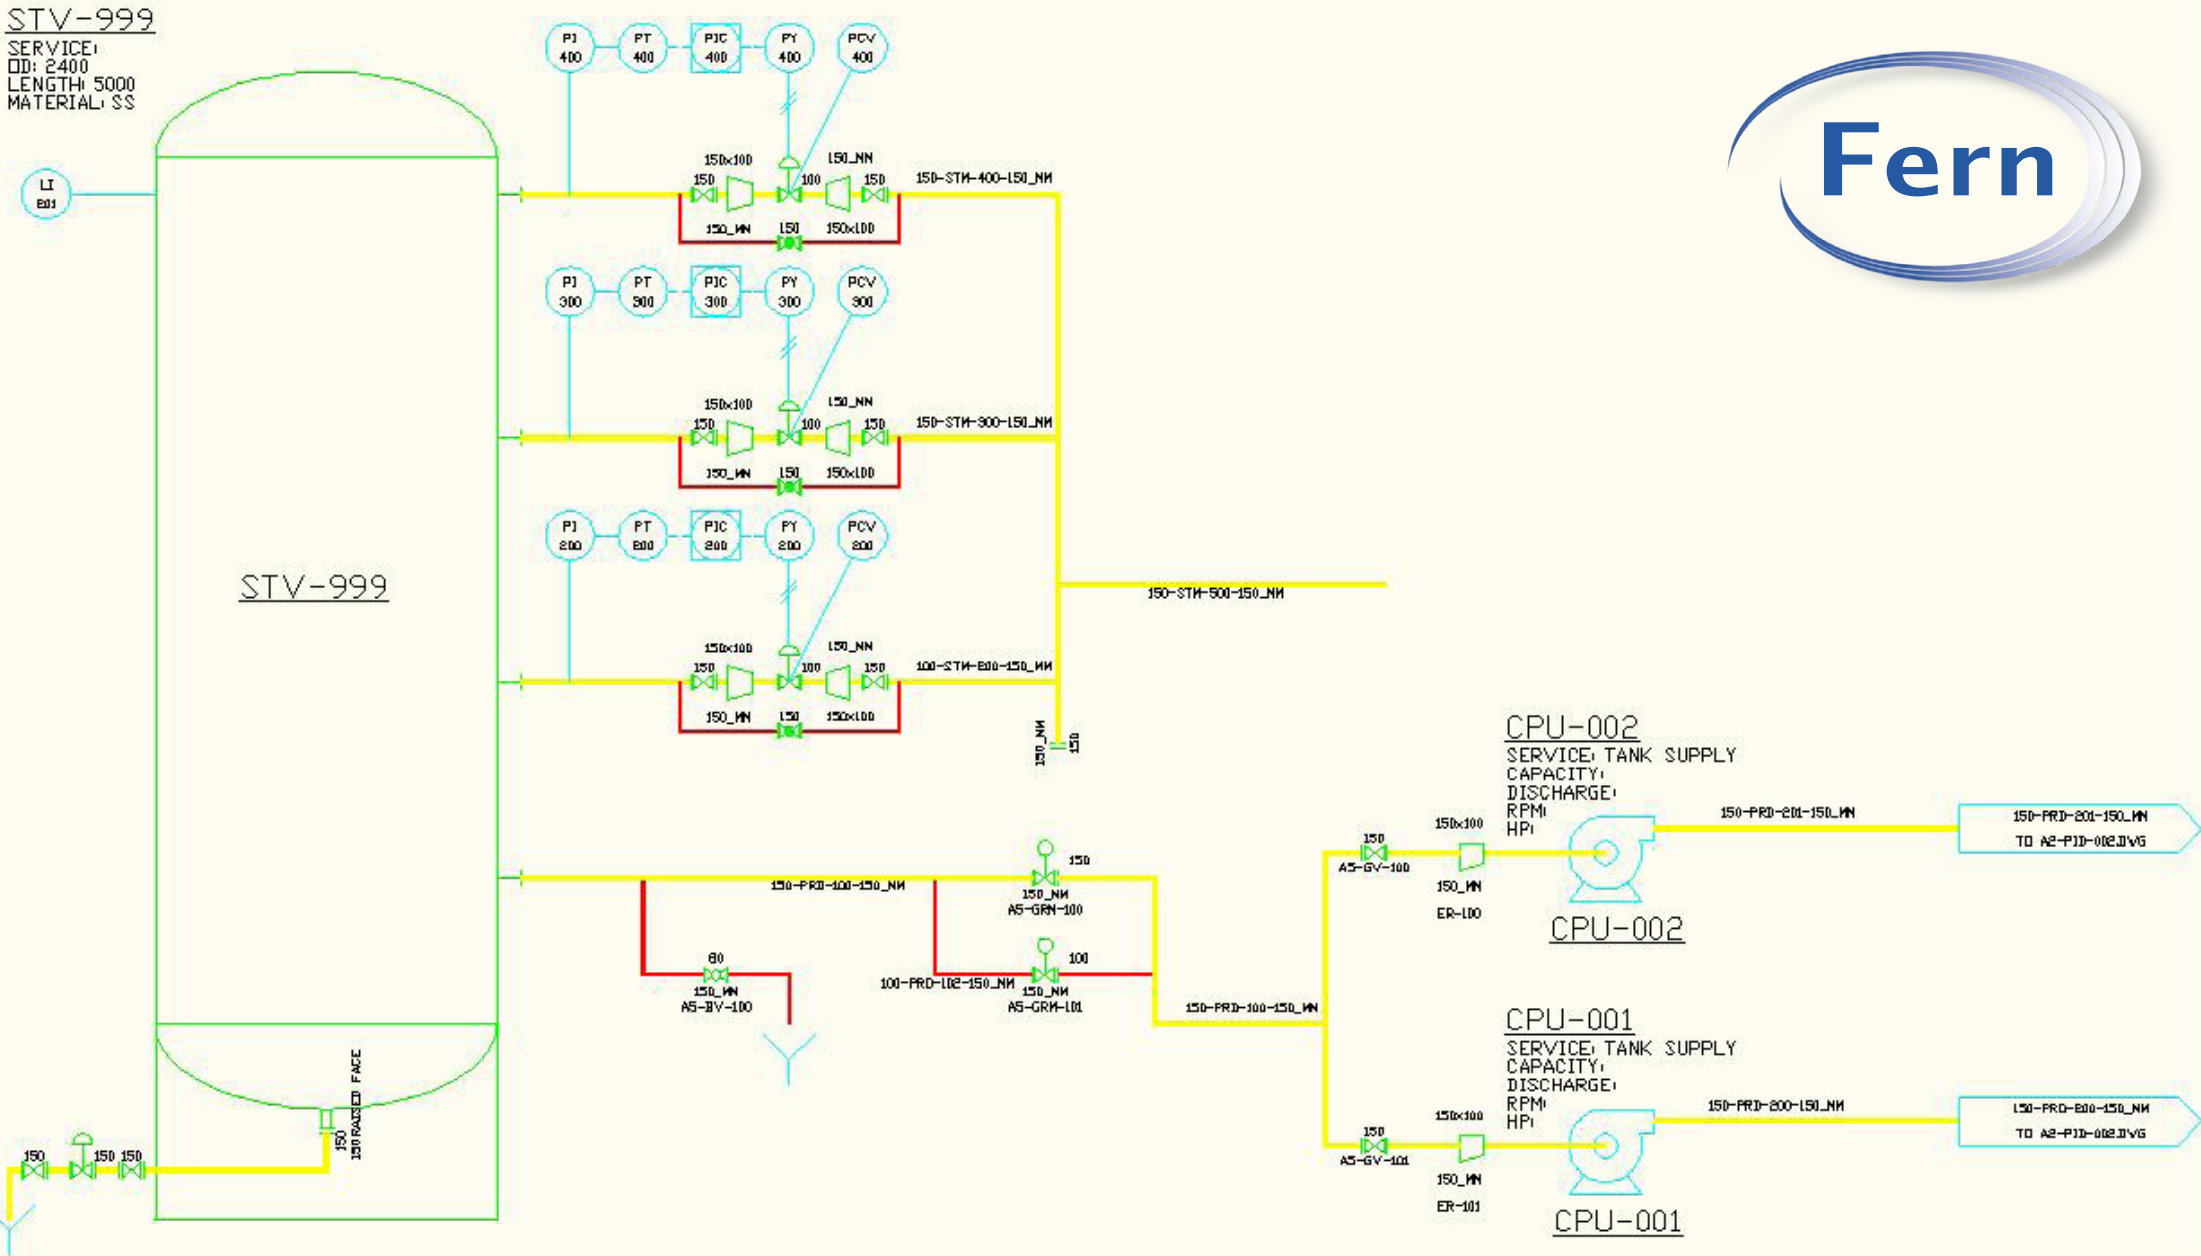

**STV-999**

SERVICE:  
DD: 2400  
LENGTH: 5000  
MATERIAL: SS

LI  
E01

STV-999

**CPU-002**

SERVICE: TANK SUPPLY  
CAPACITY:  
DISCHARGE:  
RPM:  
HP:

**CPU-001**

**CPU-001**

SERVICE: TANK SUPPLY  
CAPACITY:  
DISCHARGE:  
RPM:  
HP:

150-PRD-200-150\_NH  
TO A2-P1D-002J/VG

150-PRD-200-150\_NH  
TO A2-P1D-002J/VG