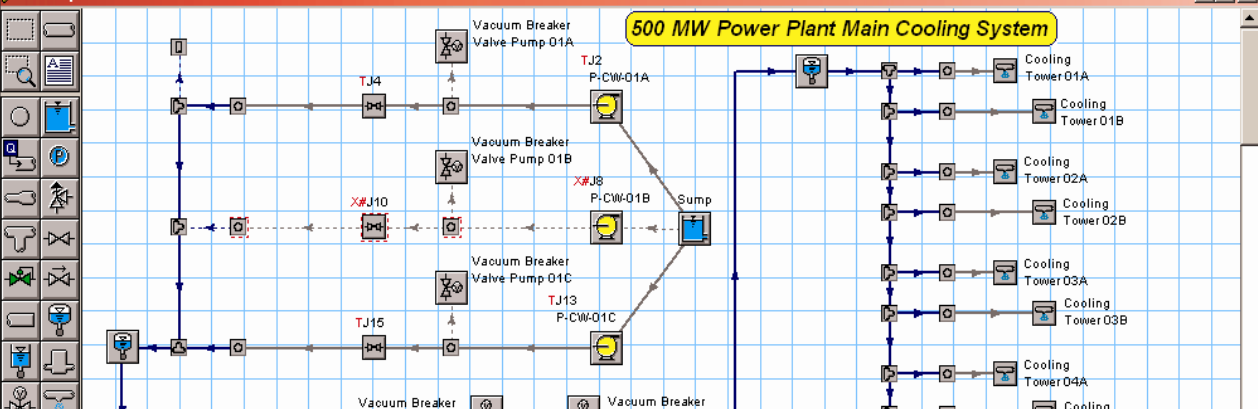

Workspace

Graph Results

Pump Trip + Discharge Valve Close Case